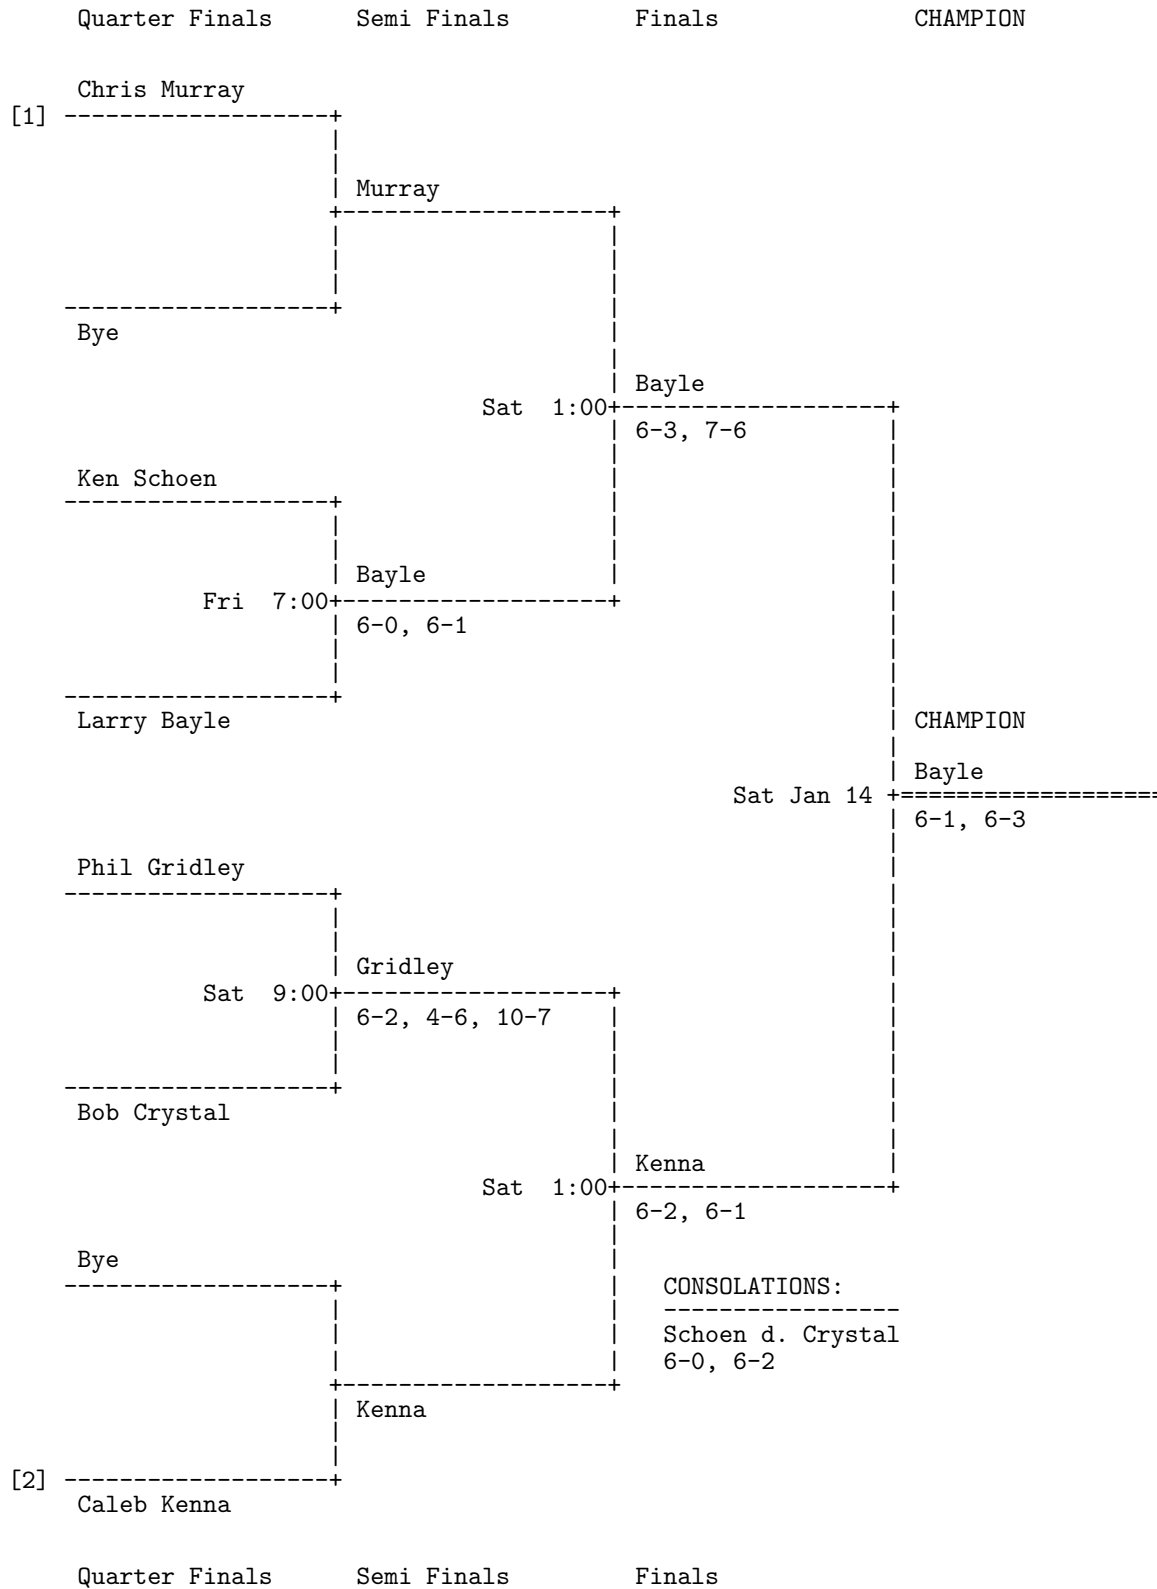

Round of 16	Quarter Finals	Semi Finals	Finals
[1] Michele Butler Chris Murray		Fri 7:00 Butler-Murray 6-1, 6-0	CONSOLATION FINAL Endicott-Crystal def. Lawrence-Randlett 6-3, 6-0
Heather Potter Kurt Suchomel			
		Sat 12:30 Butler-Murray 4-6, 7-6, 1-0	CHAMPION: Foley-Foley 7-5, 5-7, 10-4
Tina Endicott Bob Crystal		Sat 9:30 Wulfman-Ayres 6-3, 2-6, 10-5	
Carrie Wulfman Burge Ayres			
		Sun 9:30 Foley-Foley 7-5, 5-7, 10-4	
		Sat 9:30 Rumbough-Kesner 6-0, 6-1	
Laura Rumbough Bob Kesner			
Cinny Lawrence Lee Randlett			
		Sat 2:30 Foley-Foley 6-2, 6-2	
Cynthia Fowles Steve Dicker			
		Sat 9:30 Lourie-Smith 6-3, 6-1	CONSOLATION SemiFinals: Lawrence-Randlett def. Fowles-Dicker 6-2, 6-0
Melissa Lourie Doug Smith			
		Sat 12:30 Foley-Foley 6-1, 6-0	
Stephanie Foley [2] Jim Foley			Endicott-Crystal def. Potter-Suchomel 6-4, 6-3

Round of 16 Quarter Finals Semi Finals Finals

MIT 2011 MENS SINGLES CLUB TOURNAMENT

JANUARY 6-14, 2012

MIT 2011 WOMENS SINGLES CLUB TOURNAMENT JANUARY 6-8, 2012