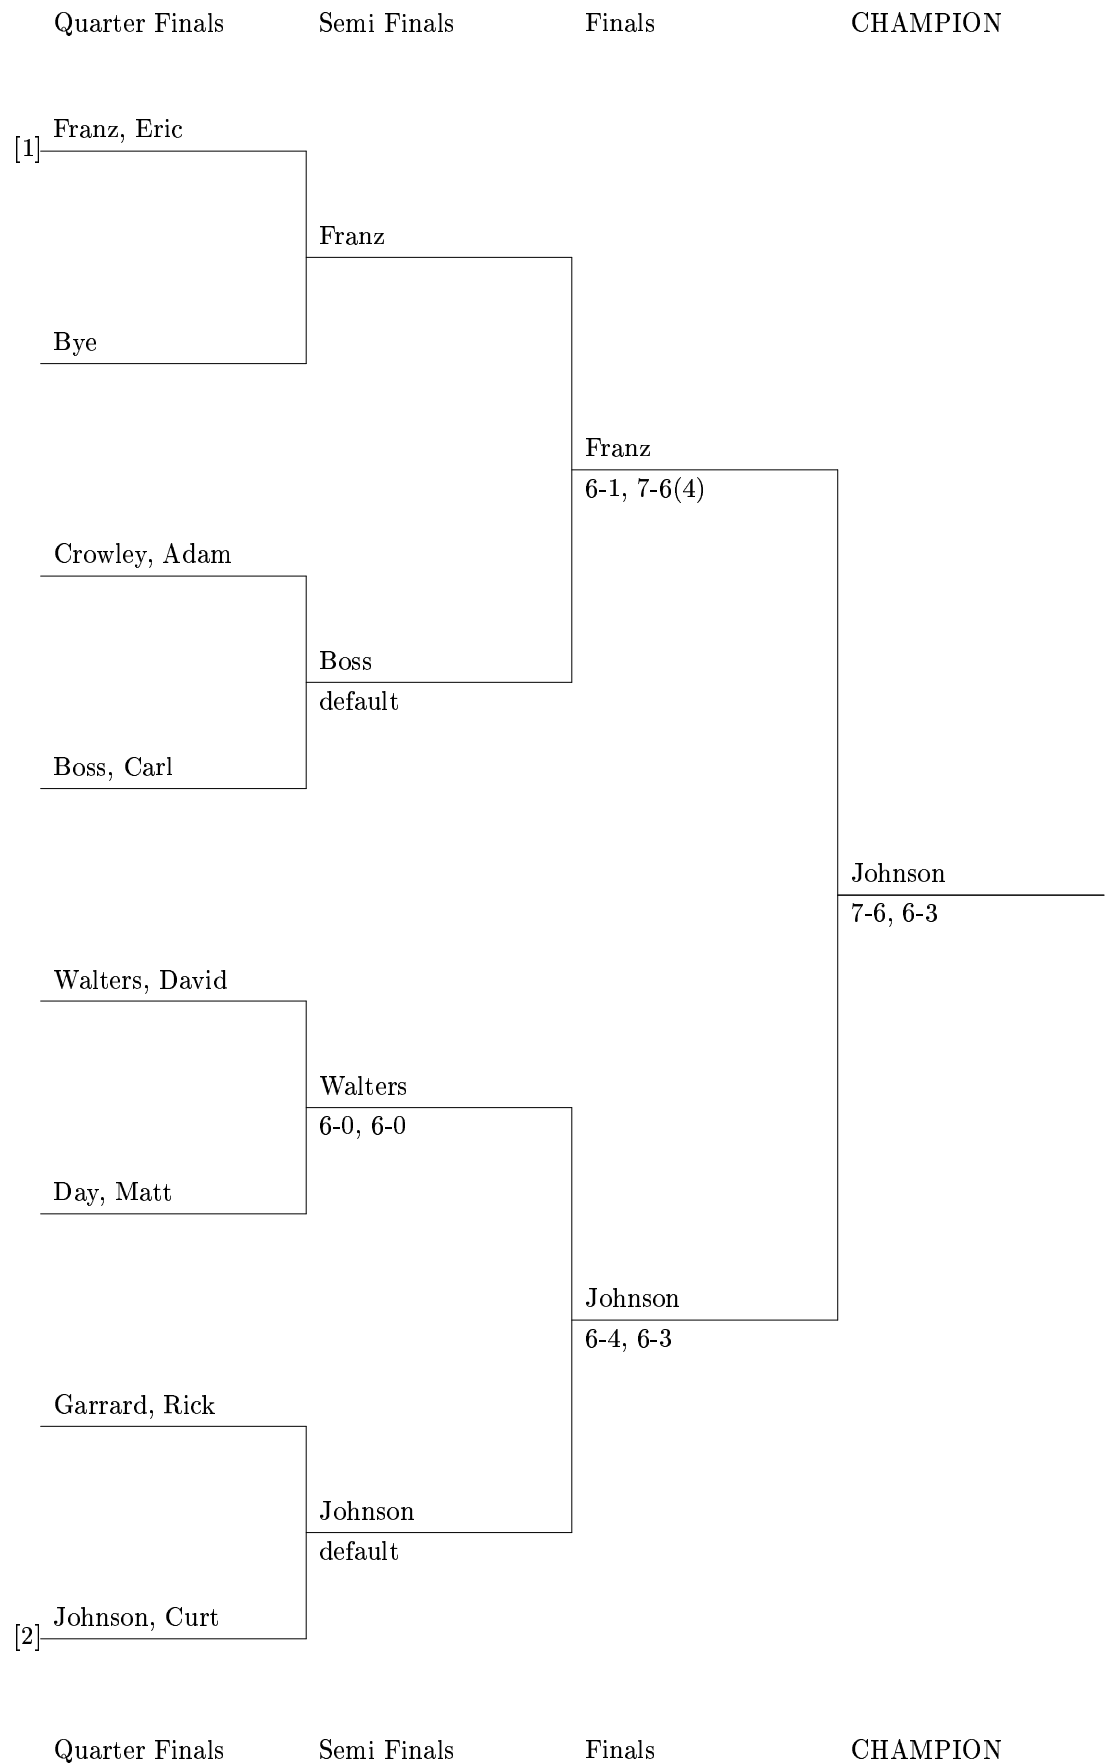

Middlebury Indoor Tennis: Advanced Draws, November 21-23 2003: Men's Singles

Middlebury Indoor Tennis: Advanced Draws, November 21-23 2003: **Women's Singles**

Semi Finals

Finals

CHAMPION

Semi Finals

Finals

CHAMPION

Middlebury Indoor Tennis: Advanced Draws, November 21-23 2003: **Women's Doubles**