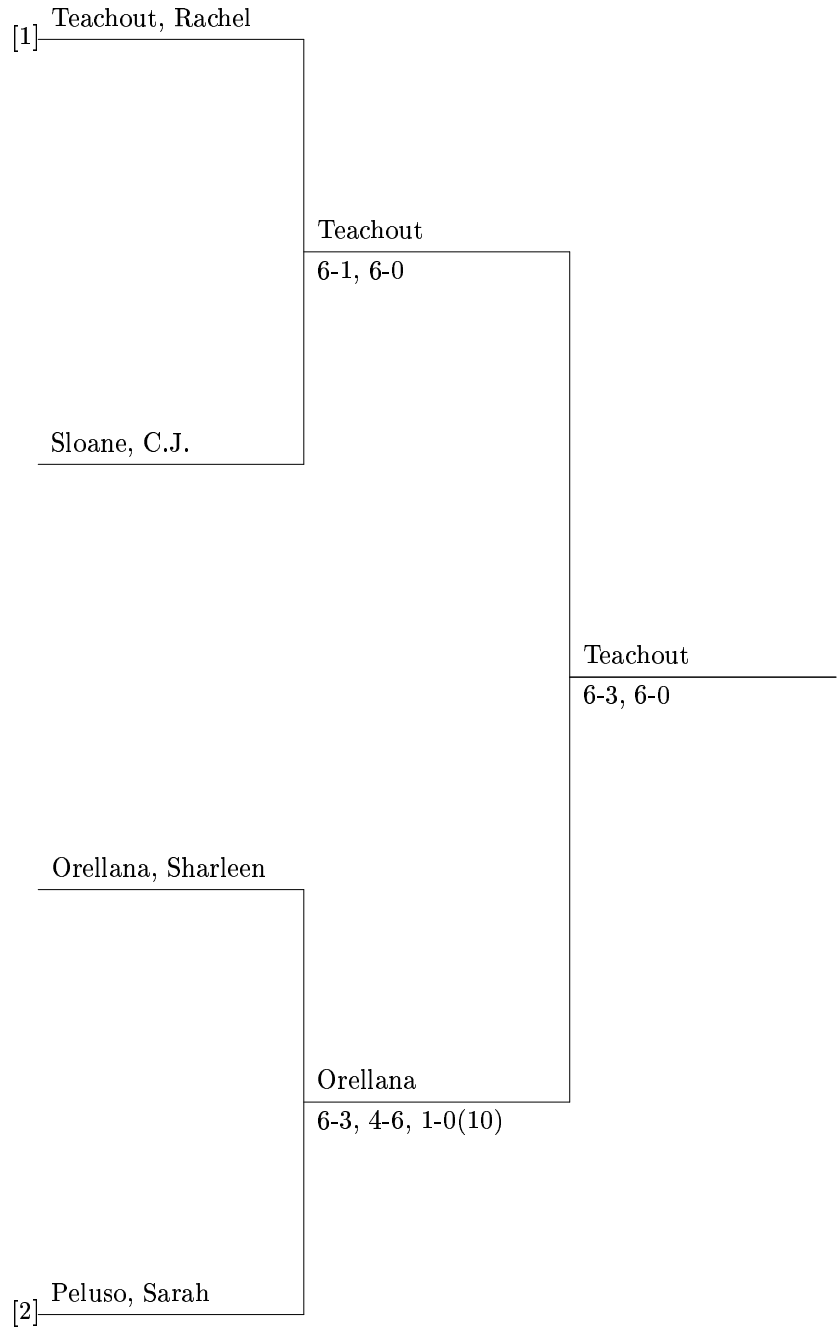

Middlebury Indoor Tennis: Advanced Draws, November 21-23 2003: Men's Singles

Middlebury Indoor Tennis: Advanced Draws, November 21-23 2003: **Women's Singles**

Semi Finals

Finals

CHAMPION

Semi Finals

Finals

CHAMPION

Middlebury Indoor Tennis: Advanced Draws, November 21-23 2003: **Women's Doubles**